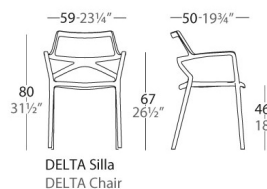

VONDOM®

DELTA SILLA

By Jorge Pensi

Delta collection is made to fit in with exterior or interior contemporary spaces. The injected aluminum base and extracted aluminum column make it ideal for use in the open air, due to the weather-resistant properties of these materials. The folding top and the design of the base enables the tables to be lined up one against the other to save space when they are not in use. The goal of the DELTA chair was to create a timeless product that constantly seeks to strike a balance between realism and surrealism—matter and antimatter, abstraction and emotion. The goal was to maximize emotions while minimizing resources, questioning the common logic of something new. See online: <http://www.vondom.com/products/66026>

Features

Description

Made of injected polypropylene with fiber glass. Stackable. Available in several colors. Item suitable for indoor and outdoor use.

Weight

4 Kg

Finishes

BASIC

Ref. 66026